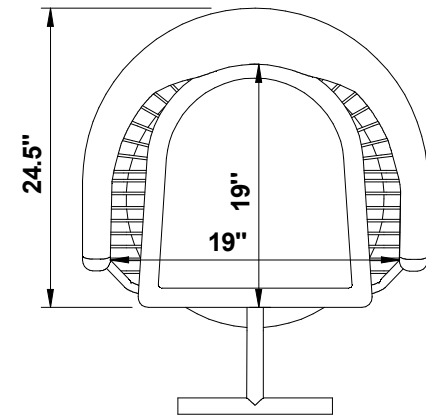

Dimensions

Corvino Chair
MN-PLU-005-B

All Units in INCHES
Accuracy : +/- 1/4"

Top View

Front View

Right View