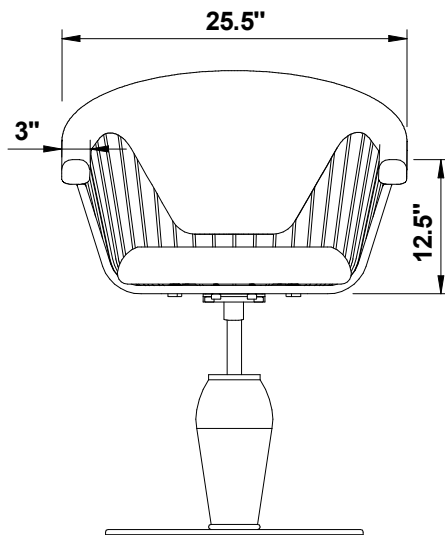

Dimensions

Corvino Chair
MN-PLU-005-B

All Units in INCHES
Accuracy : +/- 1/4"

Top View

Front View

Right View