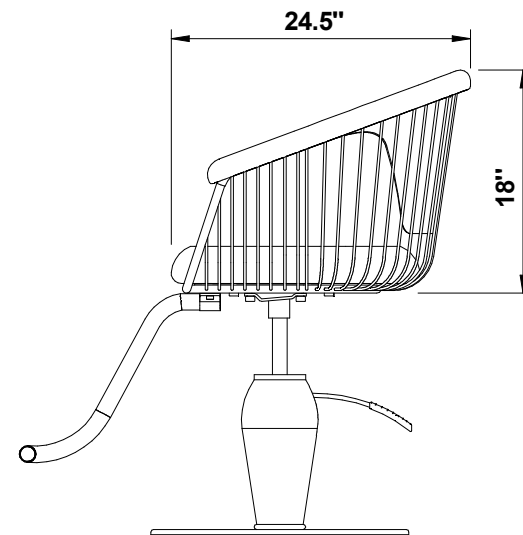

Dimensions

Corvino Chair
MN-PLU-005-B

All Units in INCHES
Accuracy : +/- 1/4"

Top View

Front View

Right View